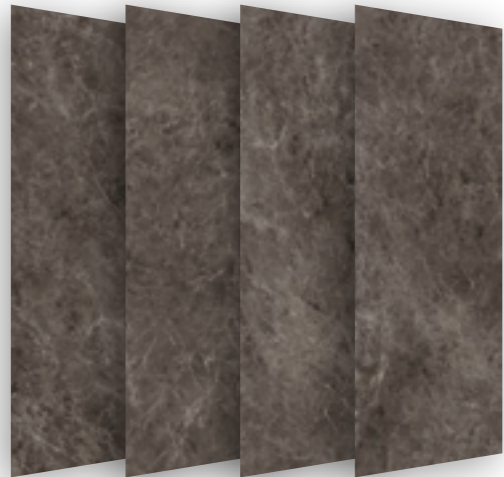

NOISETTE

SIZES

- 120x278 . 48"x110"
- 120x120 . 48"x48"
- 60x120 . 24"x48"
- 60x60 . 24"x24"

THICKNESSES

- 6,5 mm
- 8,5 mm

SURFACES

GRAPHICS 120x278 . 48"x110"