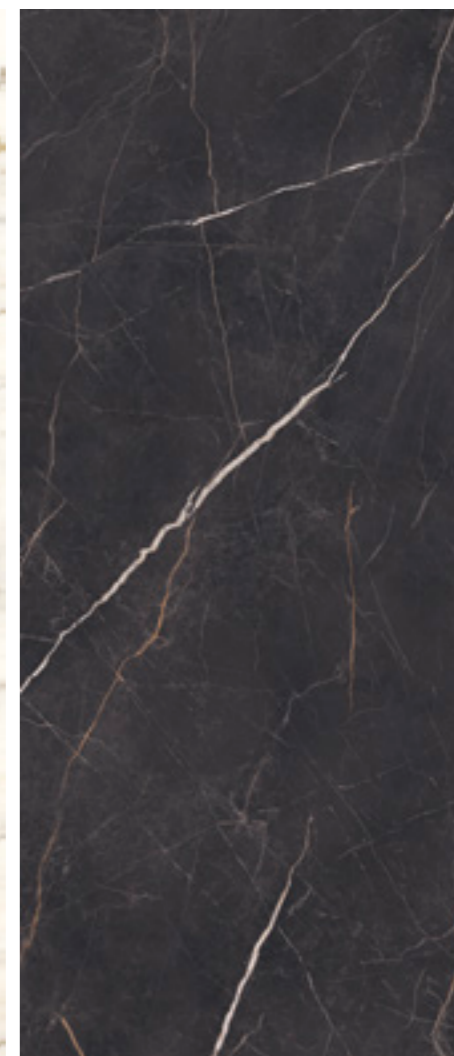

WALL: Taj Mahal White Structured 120x278_FLOOR: Taj Mahal White Shine 120x120
FURNITURE: Taj Mahal White Natural

NEW_IN

TAJ MAHAL WHITE

TAJ MAHAL PURE

BOTTICINO LIGHT

CALACATTA SUPREME

MACCHIA VECCHIA

GOLD LAURENT