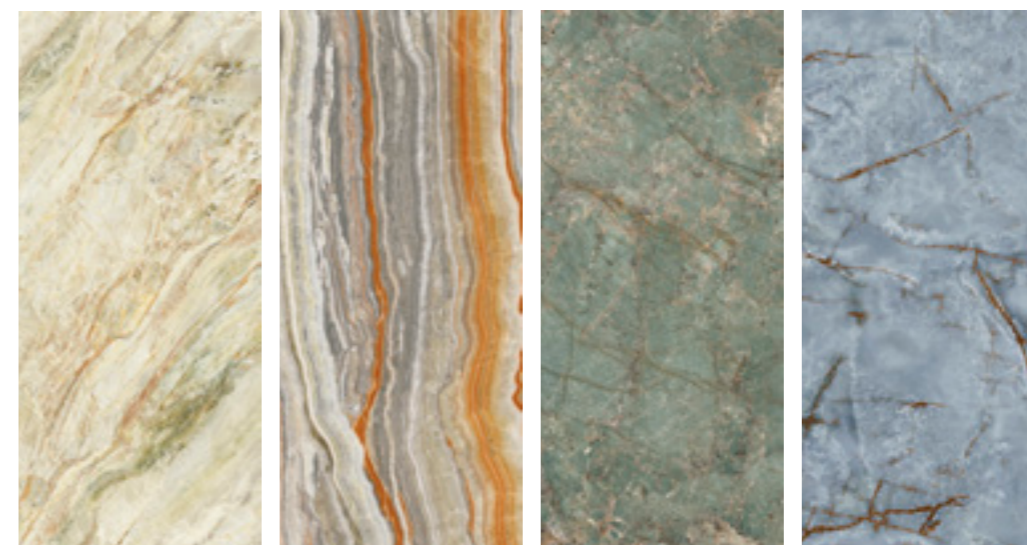

PARADISE   ONICE FANTASTICO   AMAZZONITE   ONICE AZZURRO