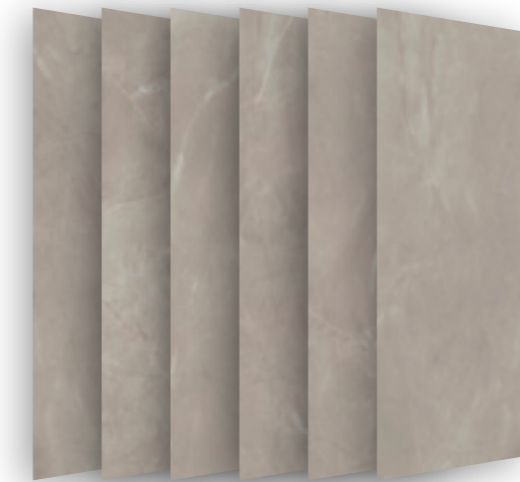

GRAPHICS 120x278 . 48"x110"