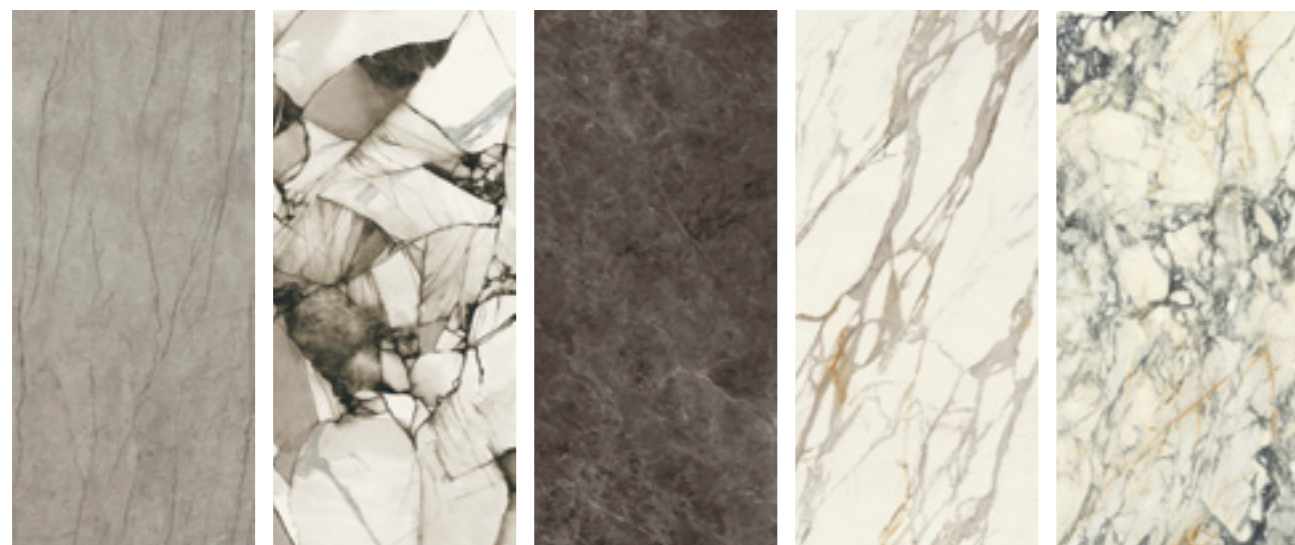

SILVER   BLOOM   NOISETTE   CALACATTA ORO   PAONAZZO