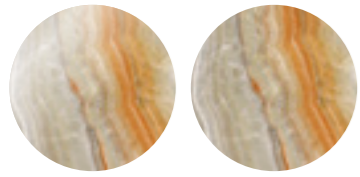

Natural

ONICE FANTASTICO

SIZES

120x278 . 48"x110"

THICKNESSES

6,5 mm

SURFACES

Shine