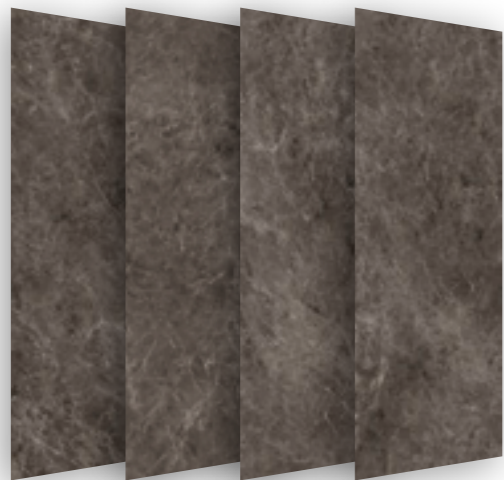

NOISETTE

SIZES

- 120x278 . 48"x110"
- 120x120 . 48"x48"
- 60x120 . 24"x48"
- 60x60 . 24"x24"

THICKNESSES

- 6,5 mm
- 8,5 mm

SURFACES

GRAPHICS 120x278 . 48"x110"