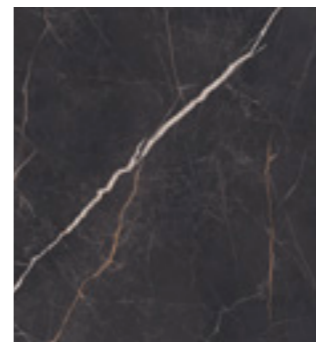

BOTTICINO LIGHT
26 / 84

NEW_IN

CALACATTA SUPREME
34 / 85

NEW_IN

MACCHIA VECCHIA
42 / 86

NEW_IN

GOLD LAURENT
48 / 87

ONICE BIANCO
54 / 88