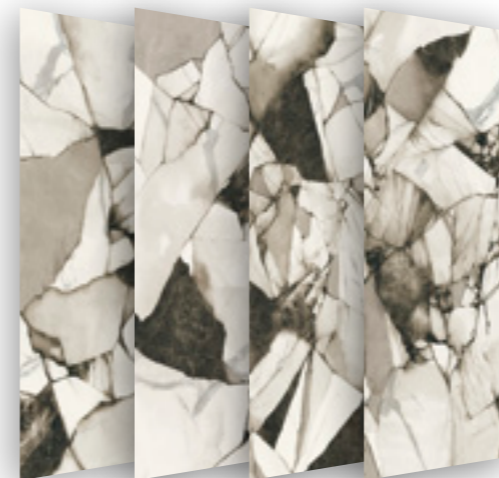

GRAPHICS 120x278 . 48"x110"