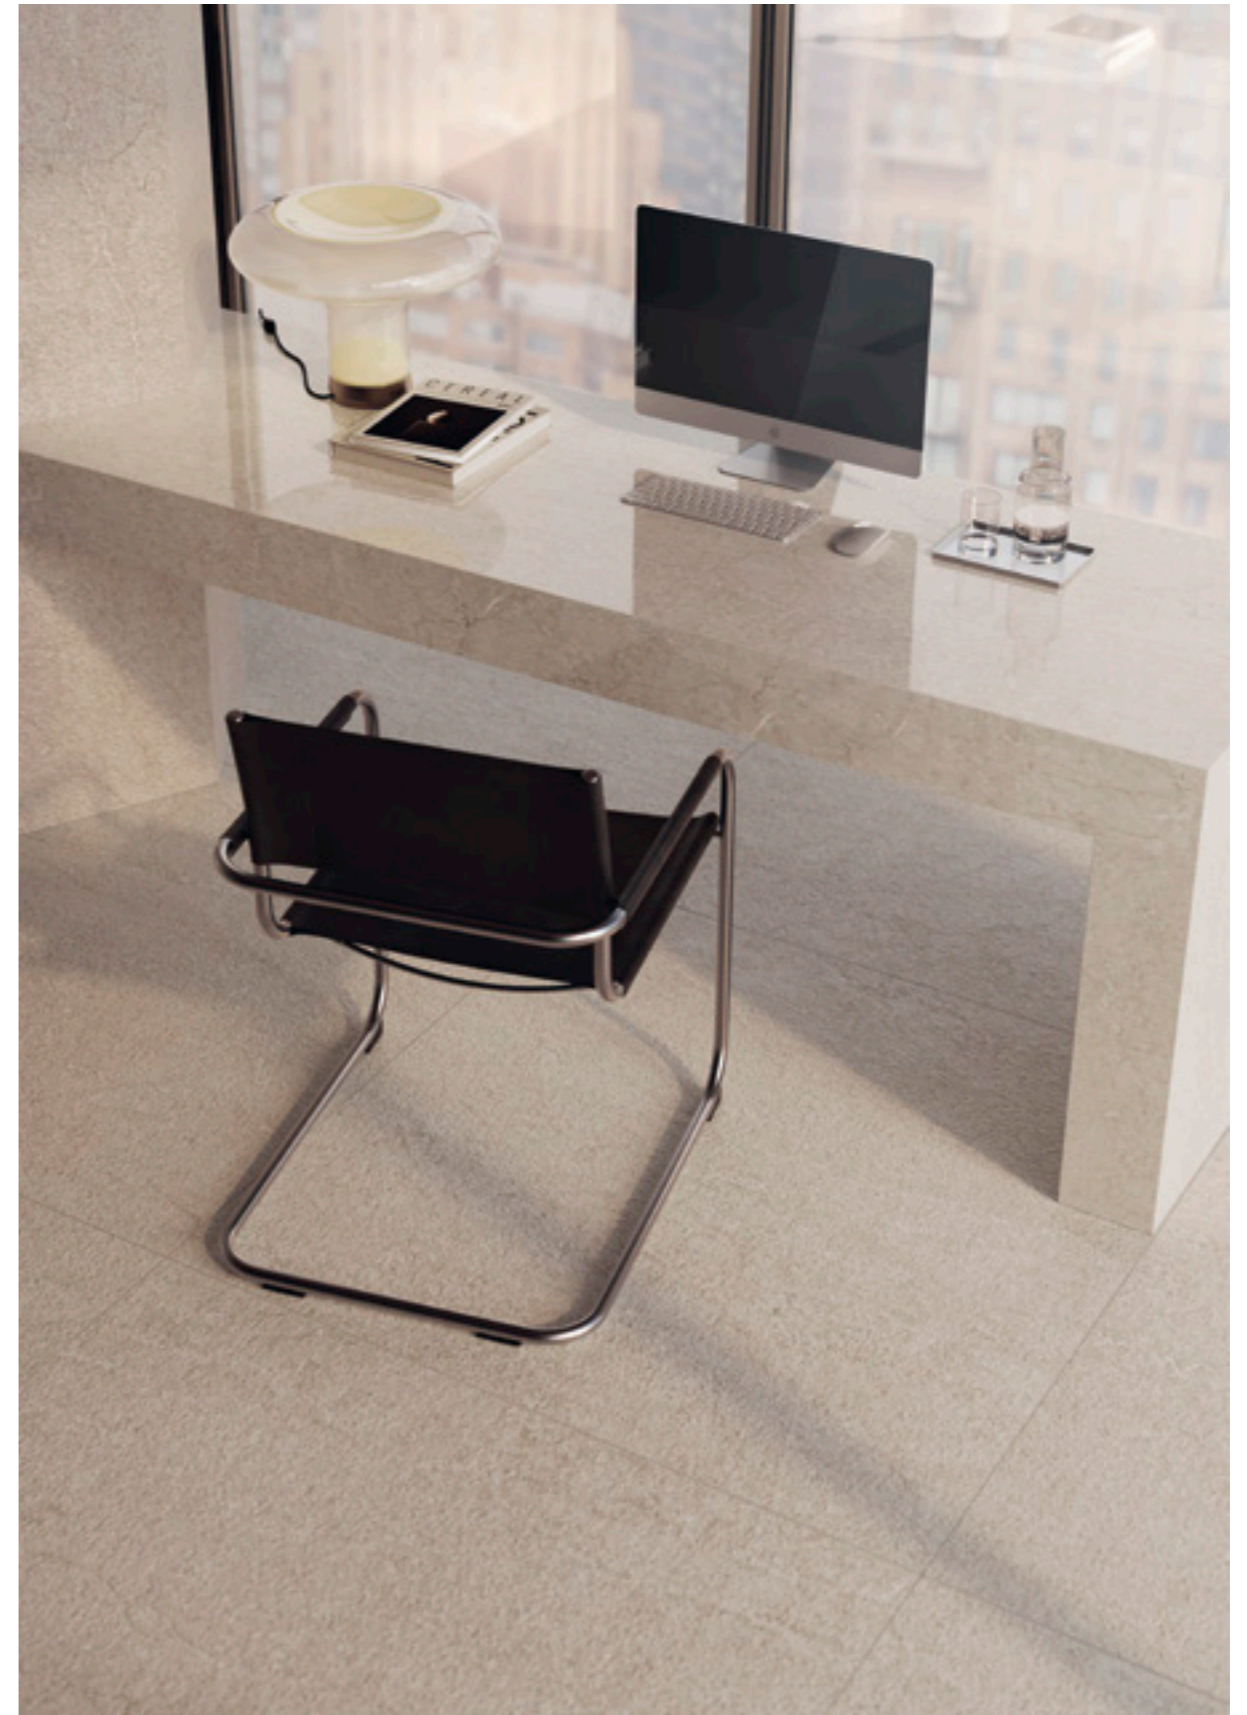

WALL: Botticino Light Structured 120x278_FLOOR: Botticino Light Structured 120x120
FURNITURE: Botticino Light Shine